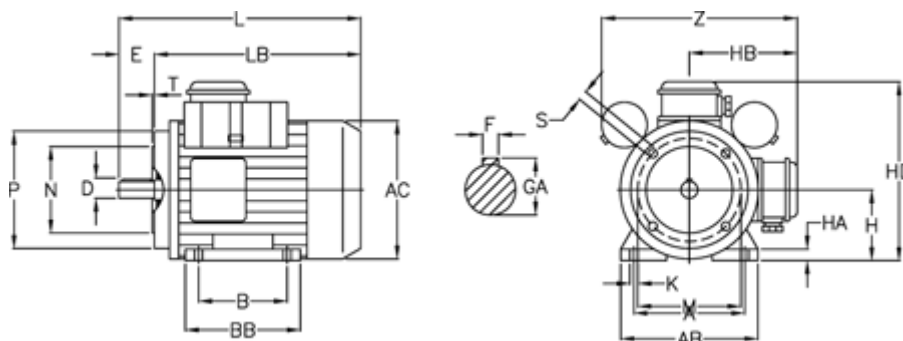

# Data Sheet

Article number: 25018466002

Description: ICME Single-phase motor MD63 B4 0,18KW

4 - 1400 rpm 1x230 Volt 50Hz B3/B14 with starting & running capacitor

## Measures

A = 100	H = 63	P = 90
AB = 126	HA = 10	S = M5
AC = 124	HB = 98	T = 2.5
B = 80	K = 7	Z = 170
D = 11	L = 241	
E = 23	LB = -	
F = 4	M = 75	
GA = 12.5	N = 60	